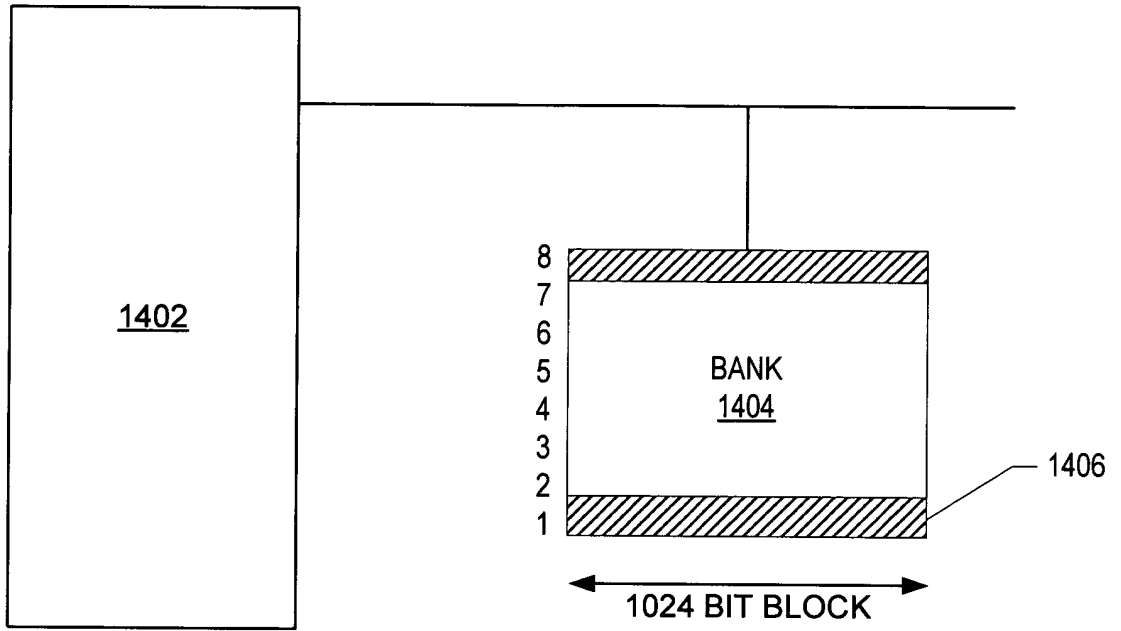

Figure 9

Figure 10

Figure 11A

Figure 11B

Figure 11C

Figure 12A

Figure 12B

Figure 13

Figure 29

Figure 30

Figure 31

Figure 32

Figure 33

Figure 34

Memory Access Control Table

The diagram shows a table with 64 rows, indexed from 0 to 63. Each row contains four columns: 'Base', 'Size', 'Access Key', and 'Access Key Mask'. Callout 3504 points to the 'ID' column header. Callout 3506 points to the 'Base' column header. Callout 3508 points to the 'Size' column header. Callout 3510 points to the 'Access Key' column header. Callout 3512 points to the 'Access Key Mask' column header. Callout 3502 is an arrow pointing to the table structure.